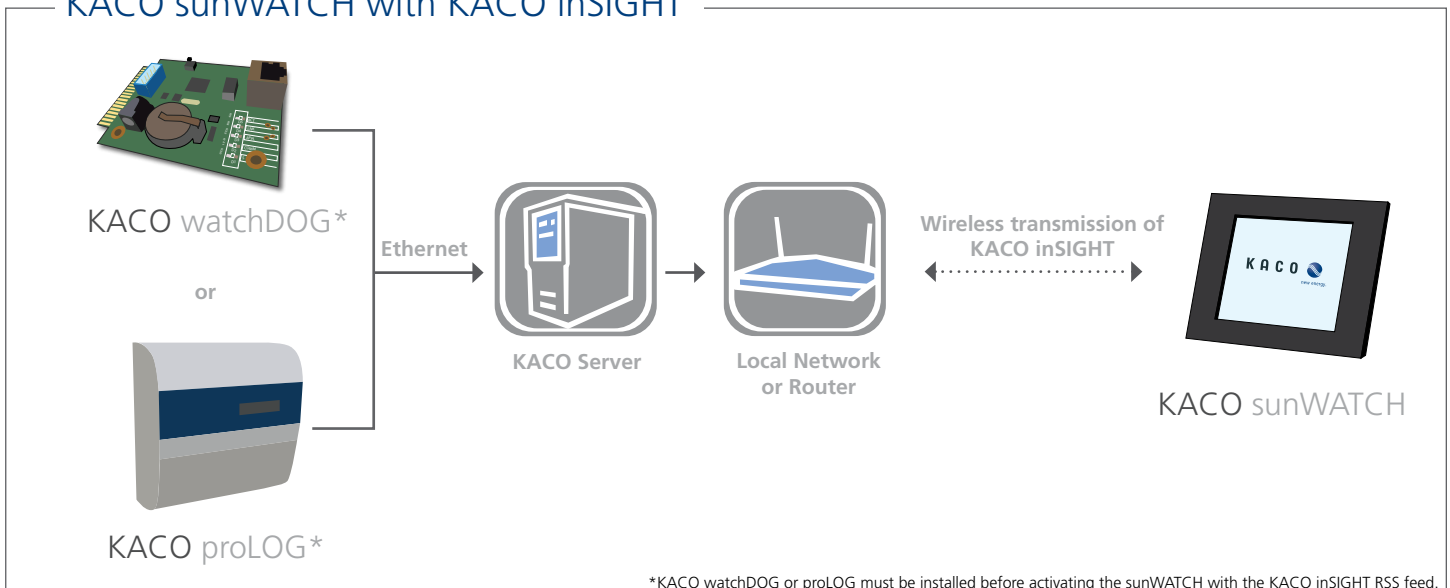

KACO sunWATCH

a digital touch screen picture frame

Our KACO sunWATCH is a new wireless option to view the KACO inSIGHT RSS feed (sold separately). The KACO inSIGHT will continuously feed real time PV data to the KACO sunWATCH. The graphical display provides an easy to read overview of your PV system production status.

Make it easy to see the most important PV information with other cherished possessions including personal photos.

features

- Affordable and reliable wireless access to monitoring data
- 10" LCD screen
- Wi-Fi and ethernet enabled device
- Display personal pictures from SD cards or USB devices
- See PV data from anywhere in the house or office
- Quick and easy setup and activation

KACO sunWATCH with KACO inSIGHT

*KACO watchDOG or proLOG must be installed before activating the sunWATCH with the KACO inSIGHT RSS feed.